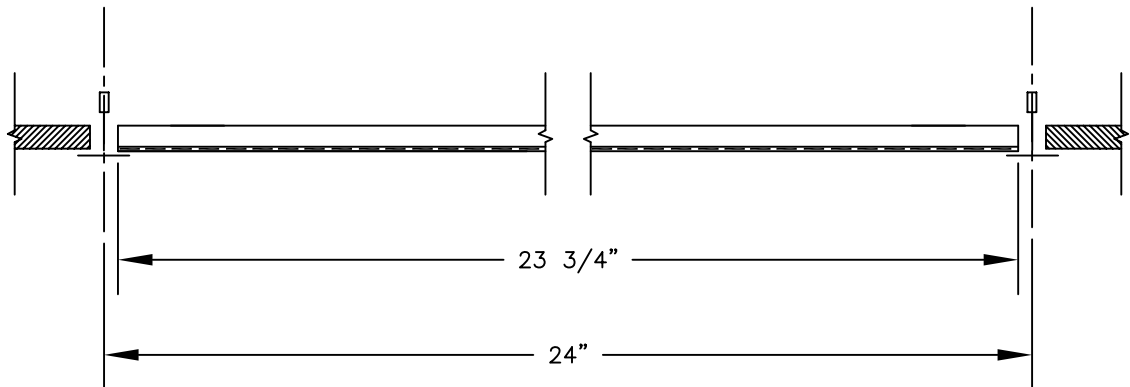

BASIC MODEL

- PRN (STEEL PANEL)
- PRNN (ALUM. PANEL)

T-BAR LAY-ON MOUNTING

FINISH:

- PERFORATED FACE PANEL: WHITE

MATERIAL:

- MODEL PRN: STEEL
- MODEL PRNN: ALUMINUM

NOTES:

- PERFORATED PANEL HAS LEVEL FACE FOR T-BAR CEILING APPLICATION.

TITLE:

SERIES PRN
PERFORATED FACE RETURN
(FACE PANEL ONLY)

DRN BY: CV	DATE: 11/9/99	SCALE: NTS	DRAWING NO. PD104-B
CKD BY: DJL	DATE: 2/15/00	REV: A0	